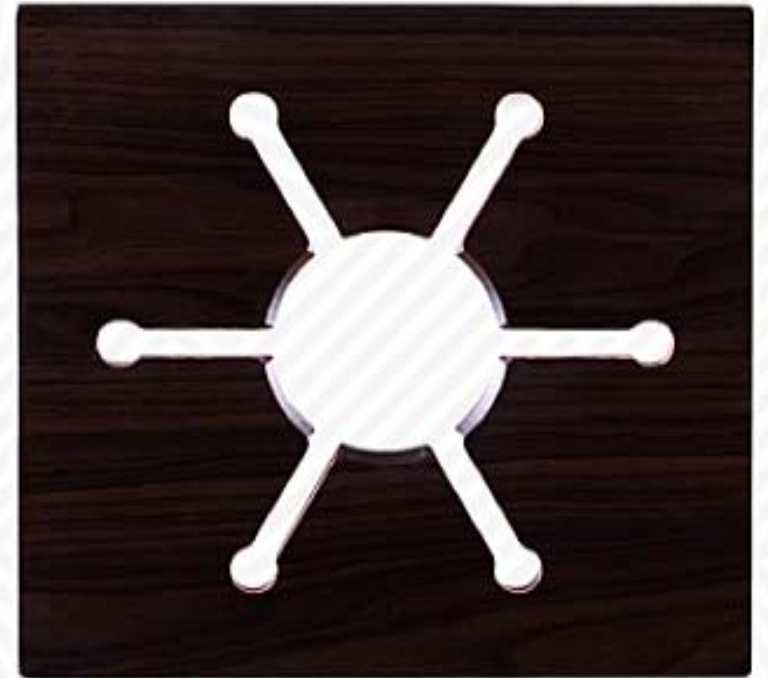

جای گیلانی ۲